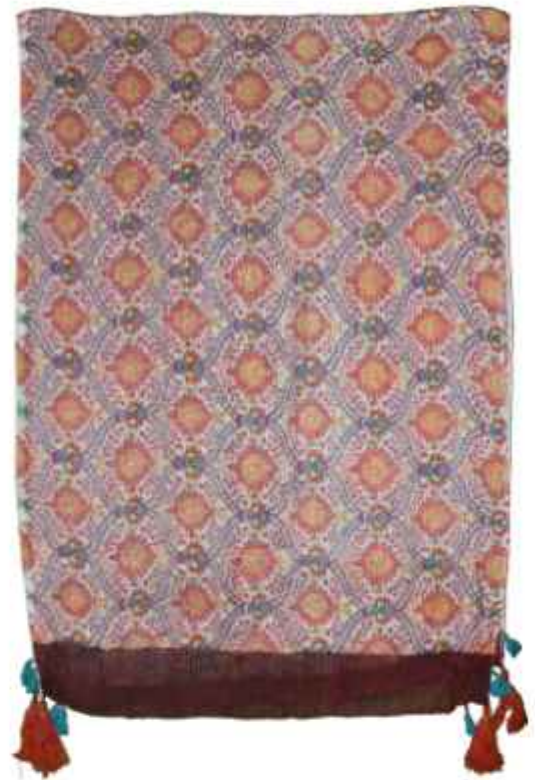

Product Name
Product Code
Composition
Size
Price
MOQ (Minimum Order Quantity)

Rs1247
Cotton Stripes Print Stole
100% Cotton
75x200 cm
510 Rs /- per piece
20 Pieces (Ready Stock)
100 Pieces (Customized)