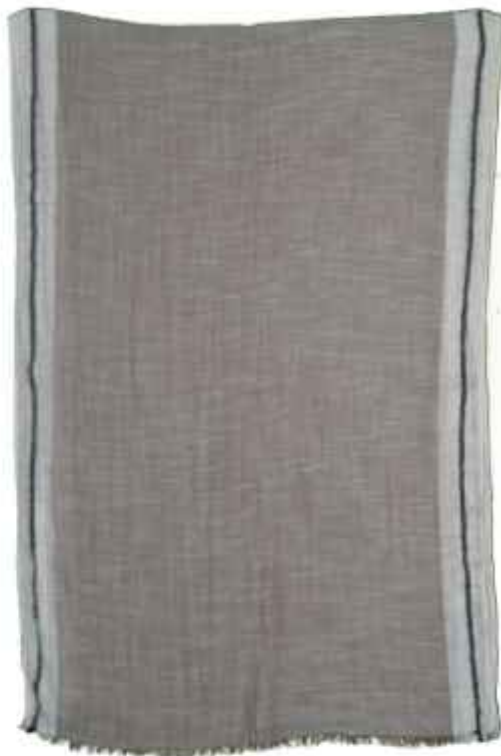

Product Name
Product Code
Composition
Size
Price
MOQ (Minimum Order Quantity)

Rs1258
Linen Plain Stole
100% Linen
75x200 cm
6 USD per piece
20 Pieces (Ready Stock)
20 Pieces (Customized)